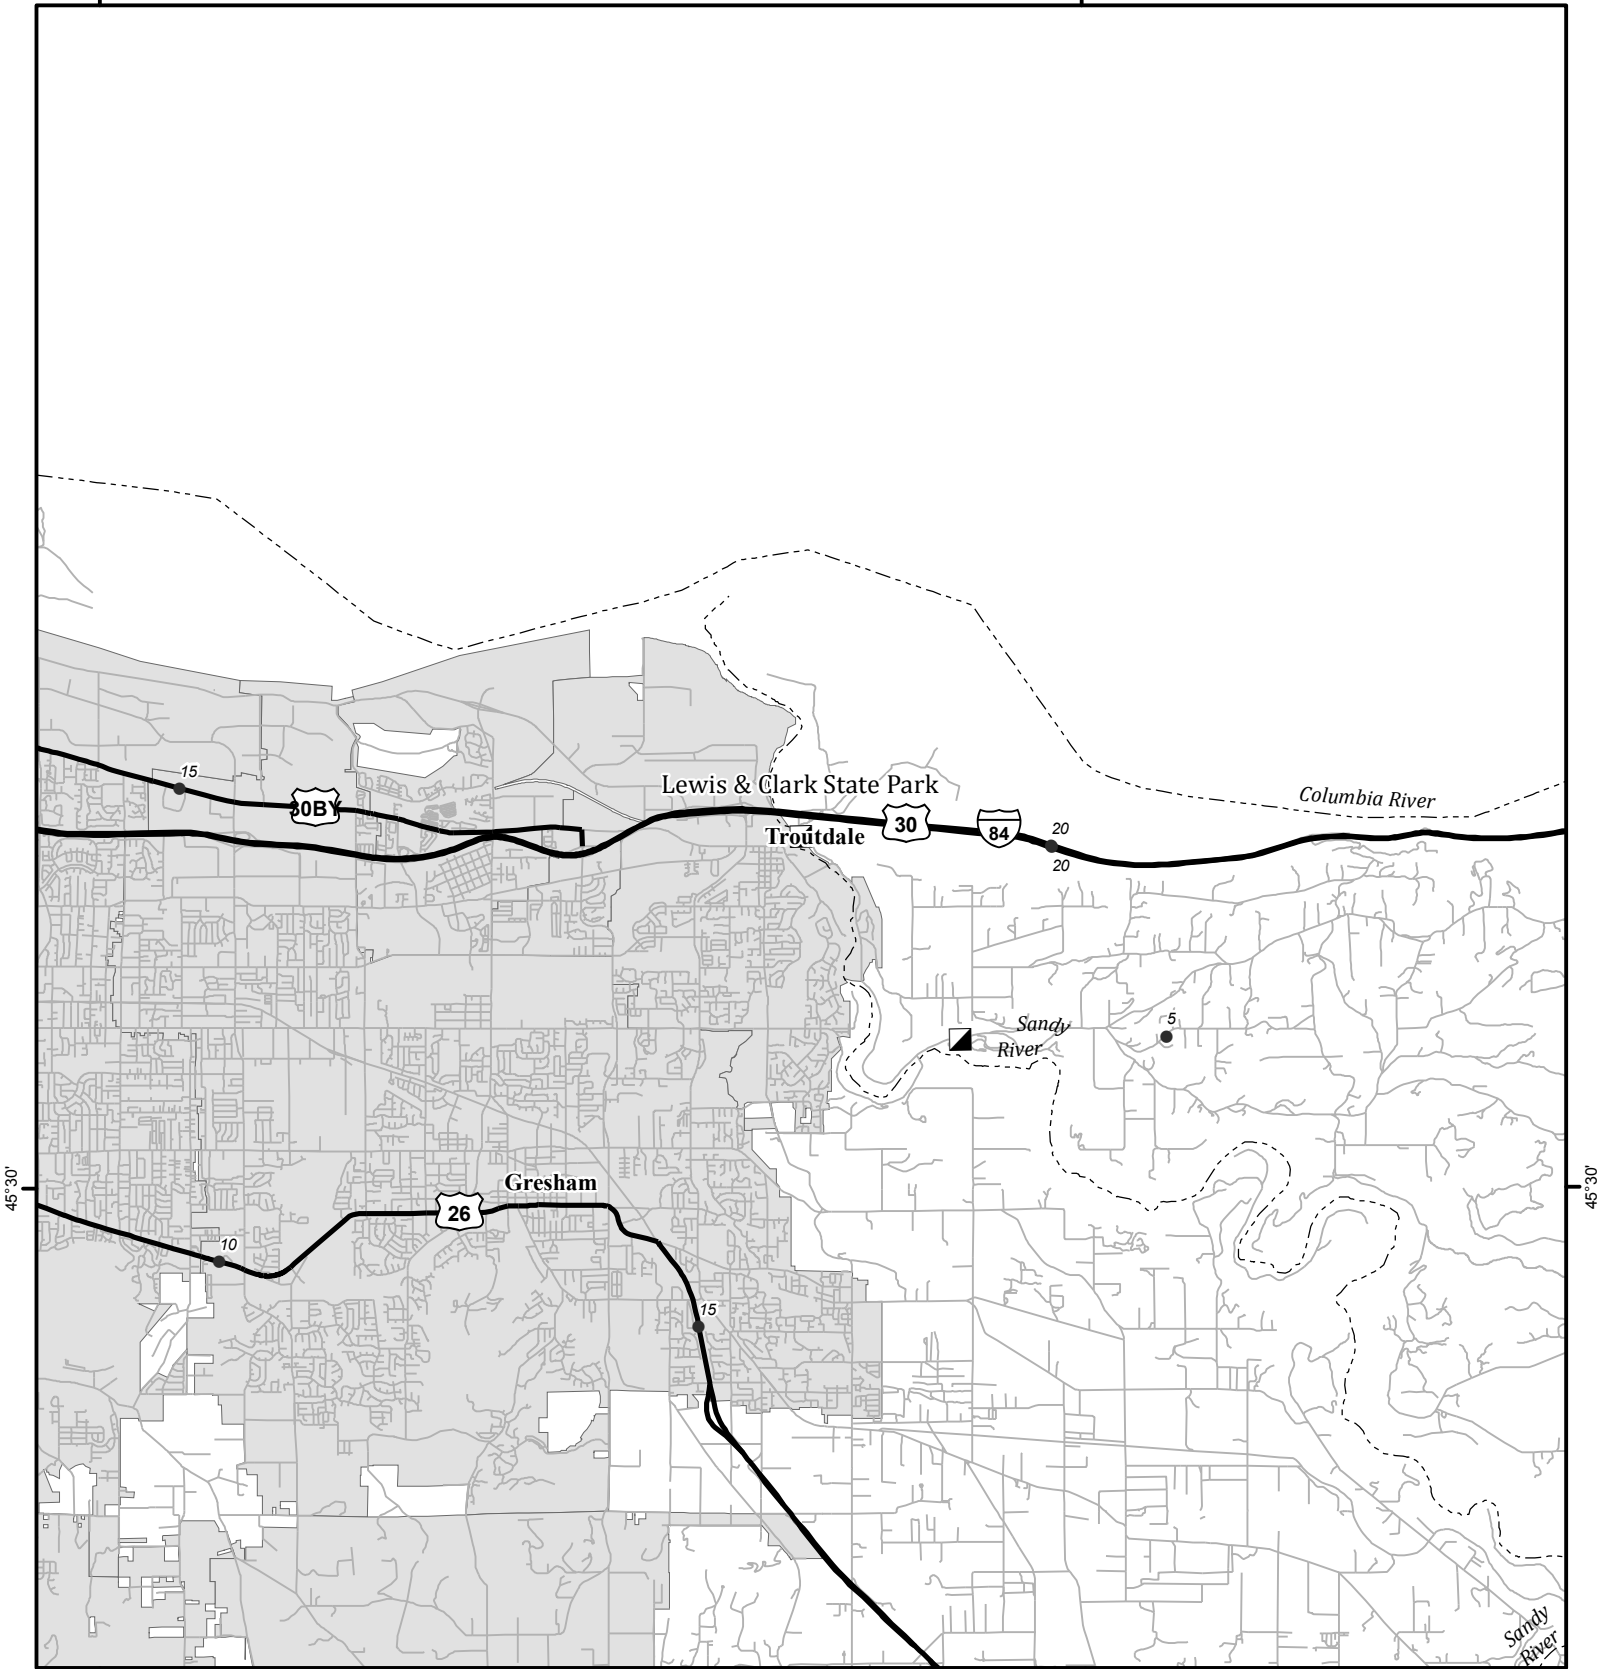

-122°30'

-122°20'

- Mileposts
  - ▴ Fire Camp
  - Rivers
- T1N R3E S25**  
 N 45.541871°  
 W -122.381159°  
**Address:**

Corbett, OR, 97019

- Directions:
- From N:
  - From S:
  - From E:
  - From W:

**Lewis & Clark State Park**  
 ODF NCAS Molalla, Fire Camp Travel Map